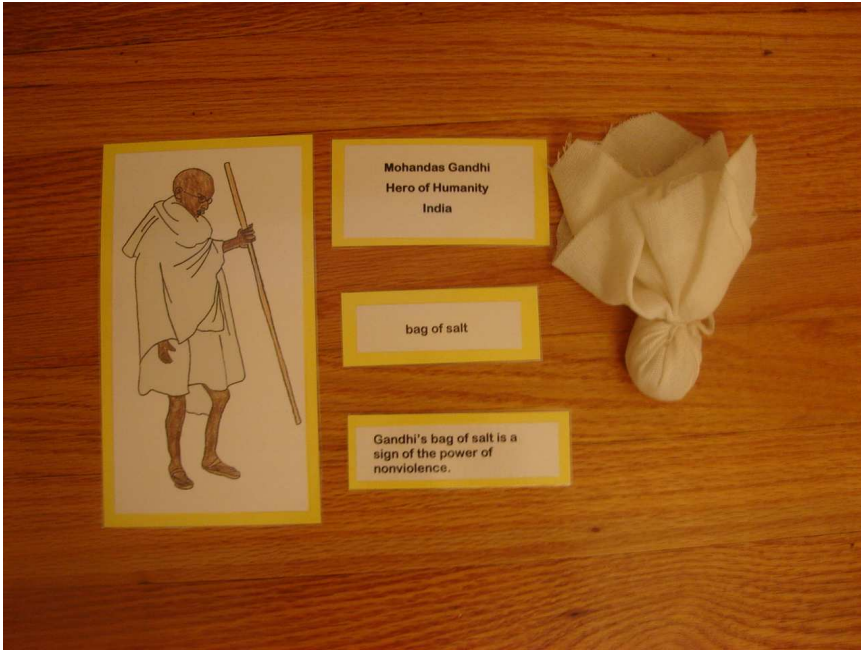

E Primary or Beginning Reader Object Word List

Print on white paper. Cut paper to 3 in. x approx.1 in. Glue on to yellow poster board cut to 4 in. x 1 1/2 in.

Agnus Dei is glued to the back of Lamb of God.

empty tomb

bag of salt

wedding command

scroll letter

stamped letter

tractor

school buildings

classmates

grapes

Kingsley Hall

white wool

wrinkled coat

a mother's scarf

four-part book

soup pot

Agnus Dei

mirror

Latin Lamb sign

pen

globe

spiral

nonviolent family

broken chain

measuring tape